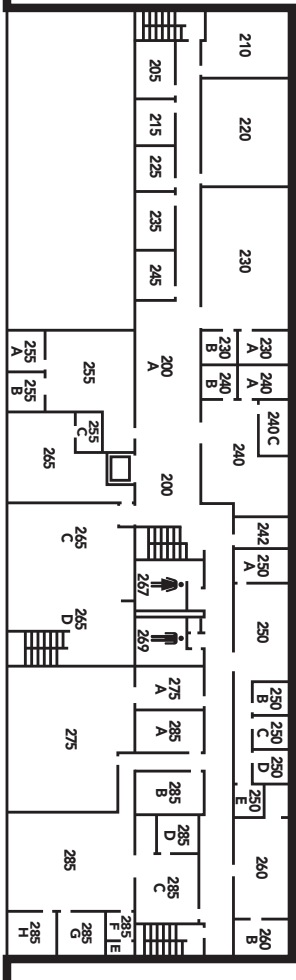

# Westmoreland Parking Areas

● Emergency Call Box  
 Located at Ball Fields

	<b>Students</b>
	<b>Staff/Restricted</b> (permit required) Violators will be fined.
	<b>Handicapped</b> (permit required) Violators will be fined.
	<b>CareerLink</b>
	<b>Emergency Call Box</b>

**2nd Floor**  
(Rotated 90°)

**STUDENT ACHIEVEMENT CENTER**