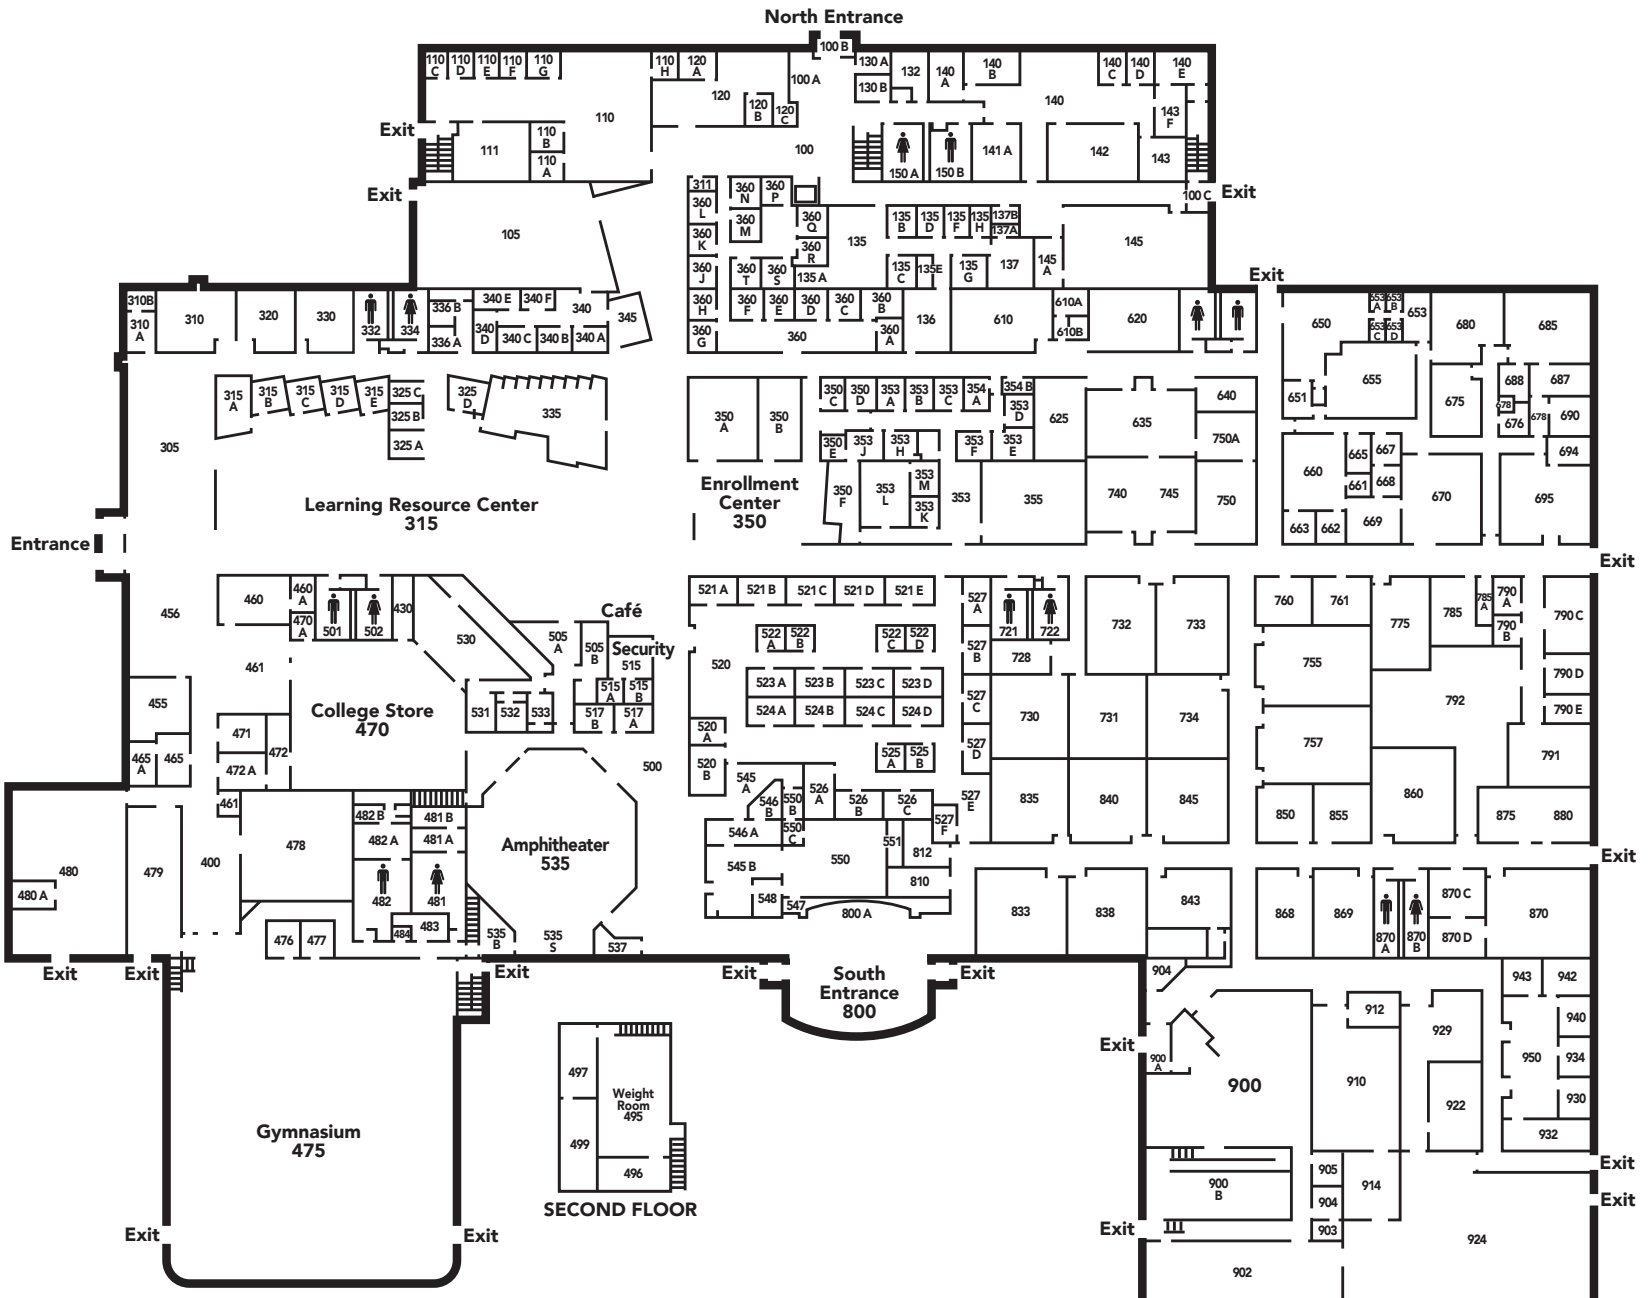

# Westmoreland Parking Areas

● Emergency Call Box  
 Located at Ball Fields

	<b>Students</b>
	<b>Staff/Restricted</b> (permit required) Violators will be fined.
	<b>Handicapped</b> (permit required) Violators will be fined.
	<b>CareerLink</b>
	<b>Emergency Call Box</b>

**2nd Floor**  
(Rotated 90°)

**STUDENT ACHIEVEMENT CENTER**