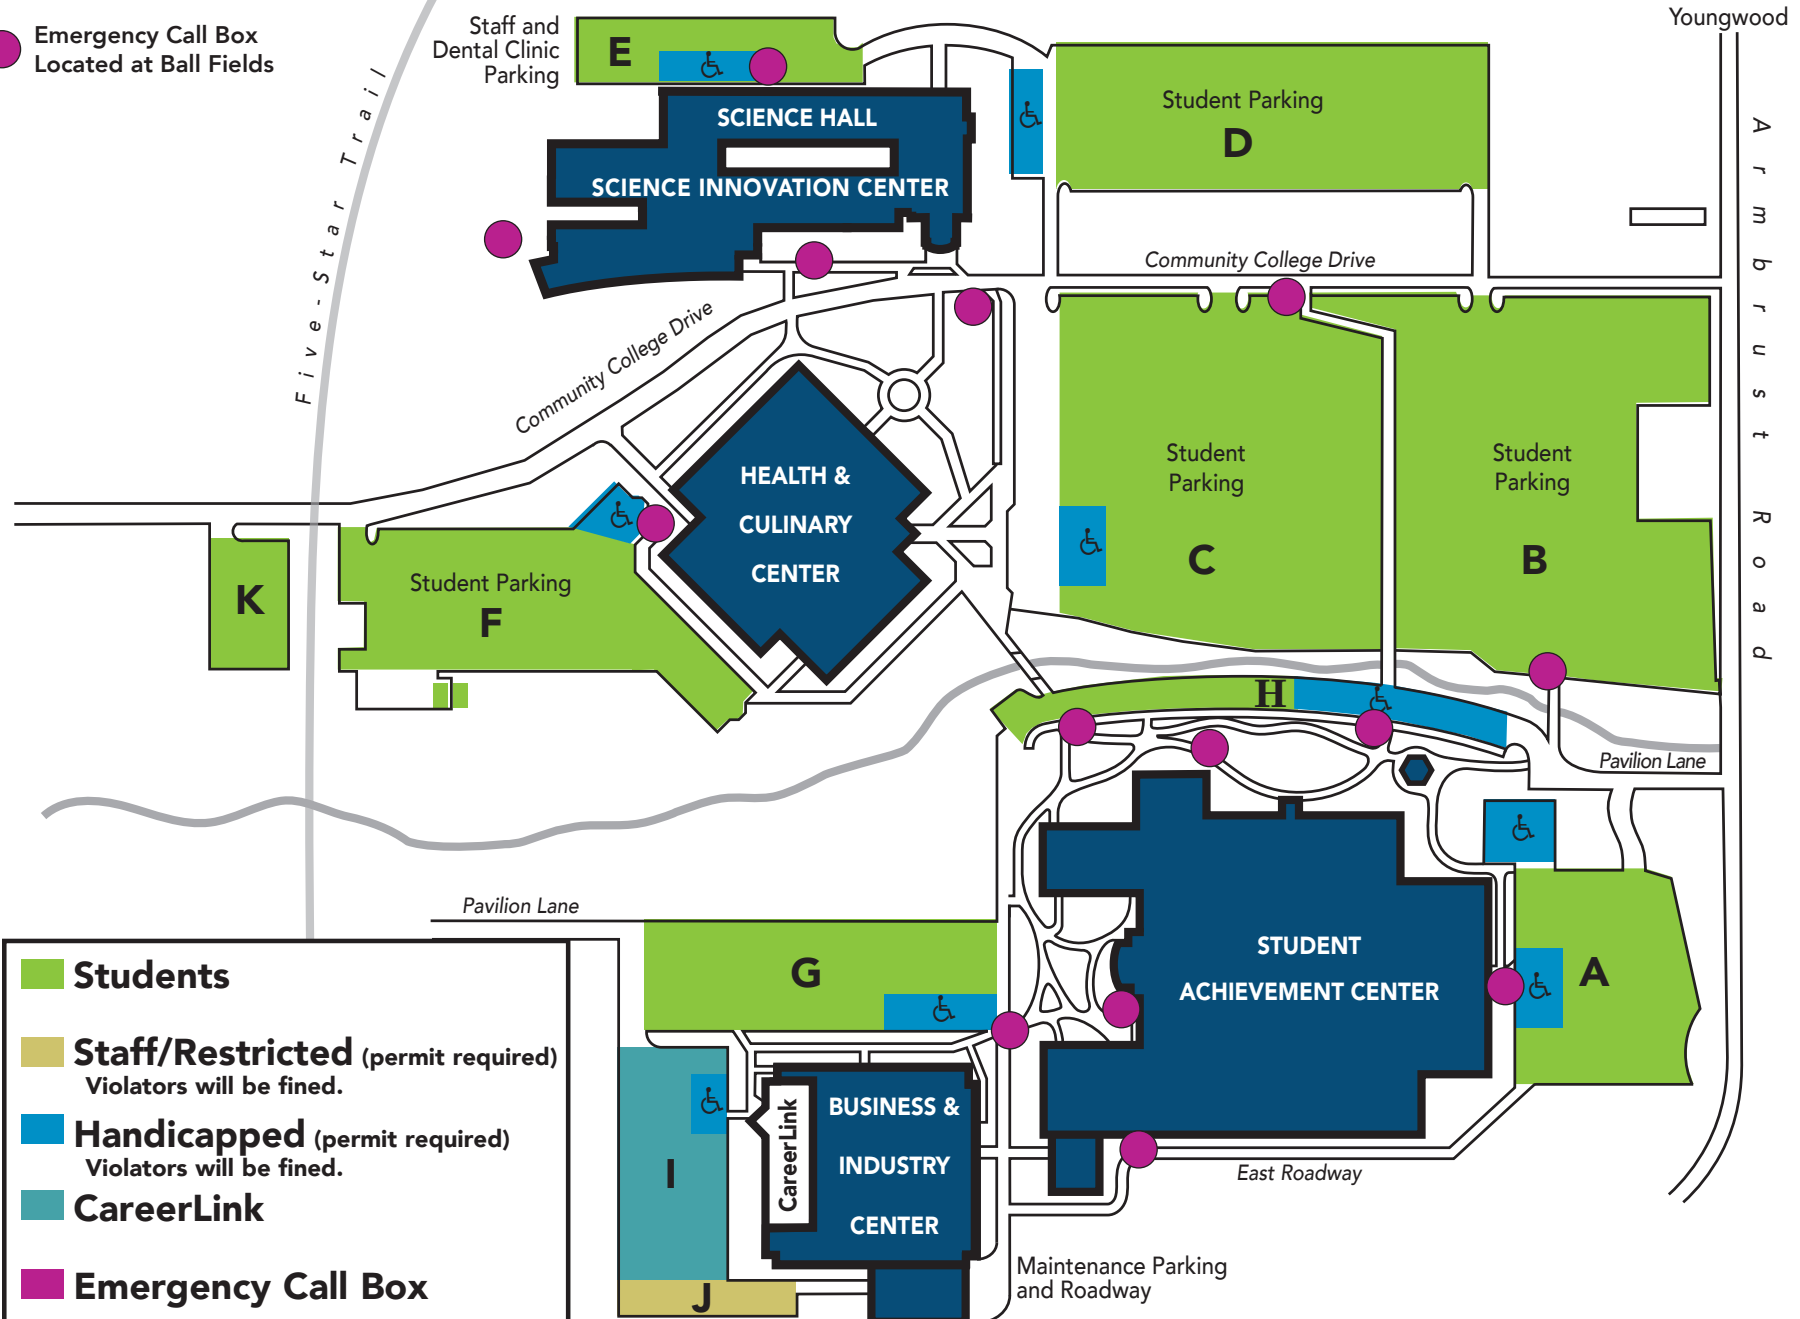

# Westmoreland Parking Areas

● Emergency Call Box  
 Located at Ball Fields

	<b>Students</b>
	<b>Staff/Restricted</b> (permit required) Violators will be fined.
	<b>Handicapped</b> (permit required) Violators will be fined.
	<b>CareerLink</b>
	<b>Emergency Call Box</b>

**2nd Floor**  
(Rotated 90°)

**STUDENT ACHIEVEMENT CENTER**